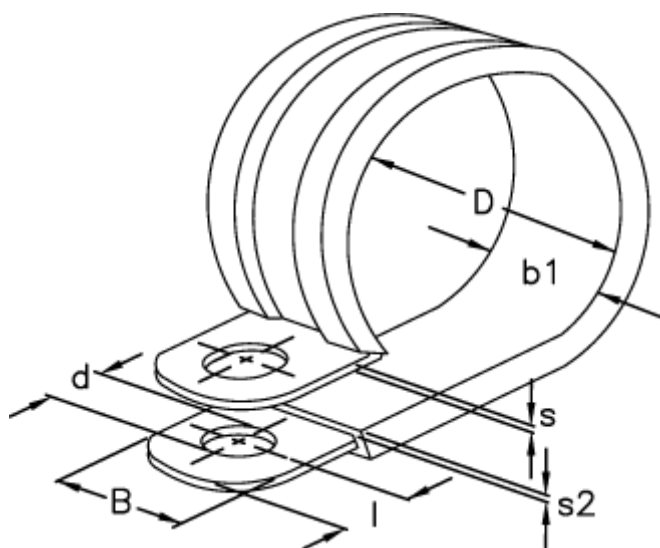

Article number: 029457112012

Description: Norma pipe retaining clip
RLGU 1. 12/12 W1

Measures

| | |
|------------|--------|
| b1 | = 15.0 |
| d | = 6.4 |
| Diameter D | = 12 |
| l | = 6 |
| s | = 0.8 |
| s2 | = 1.2 |
| Width B | = 12 |